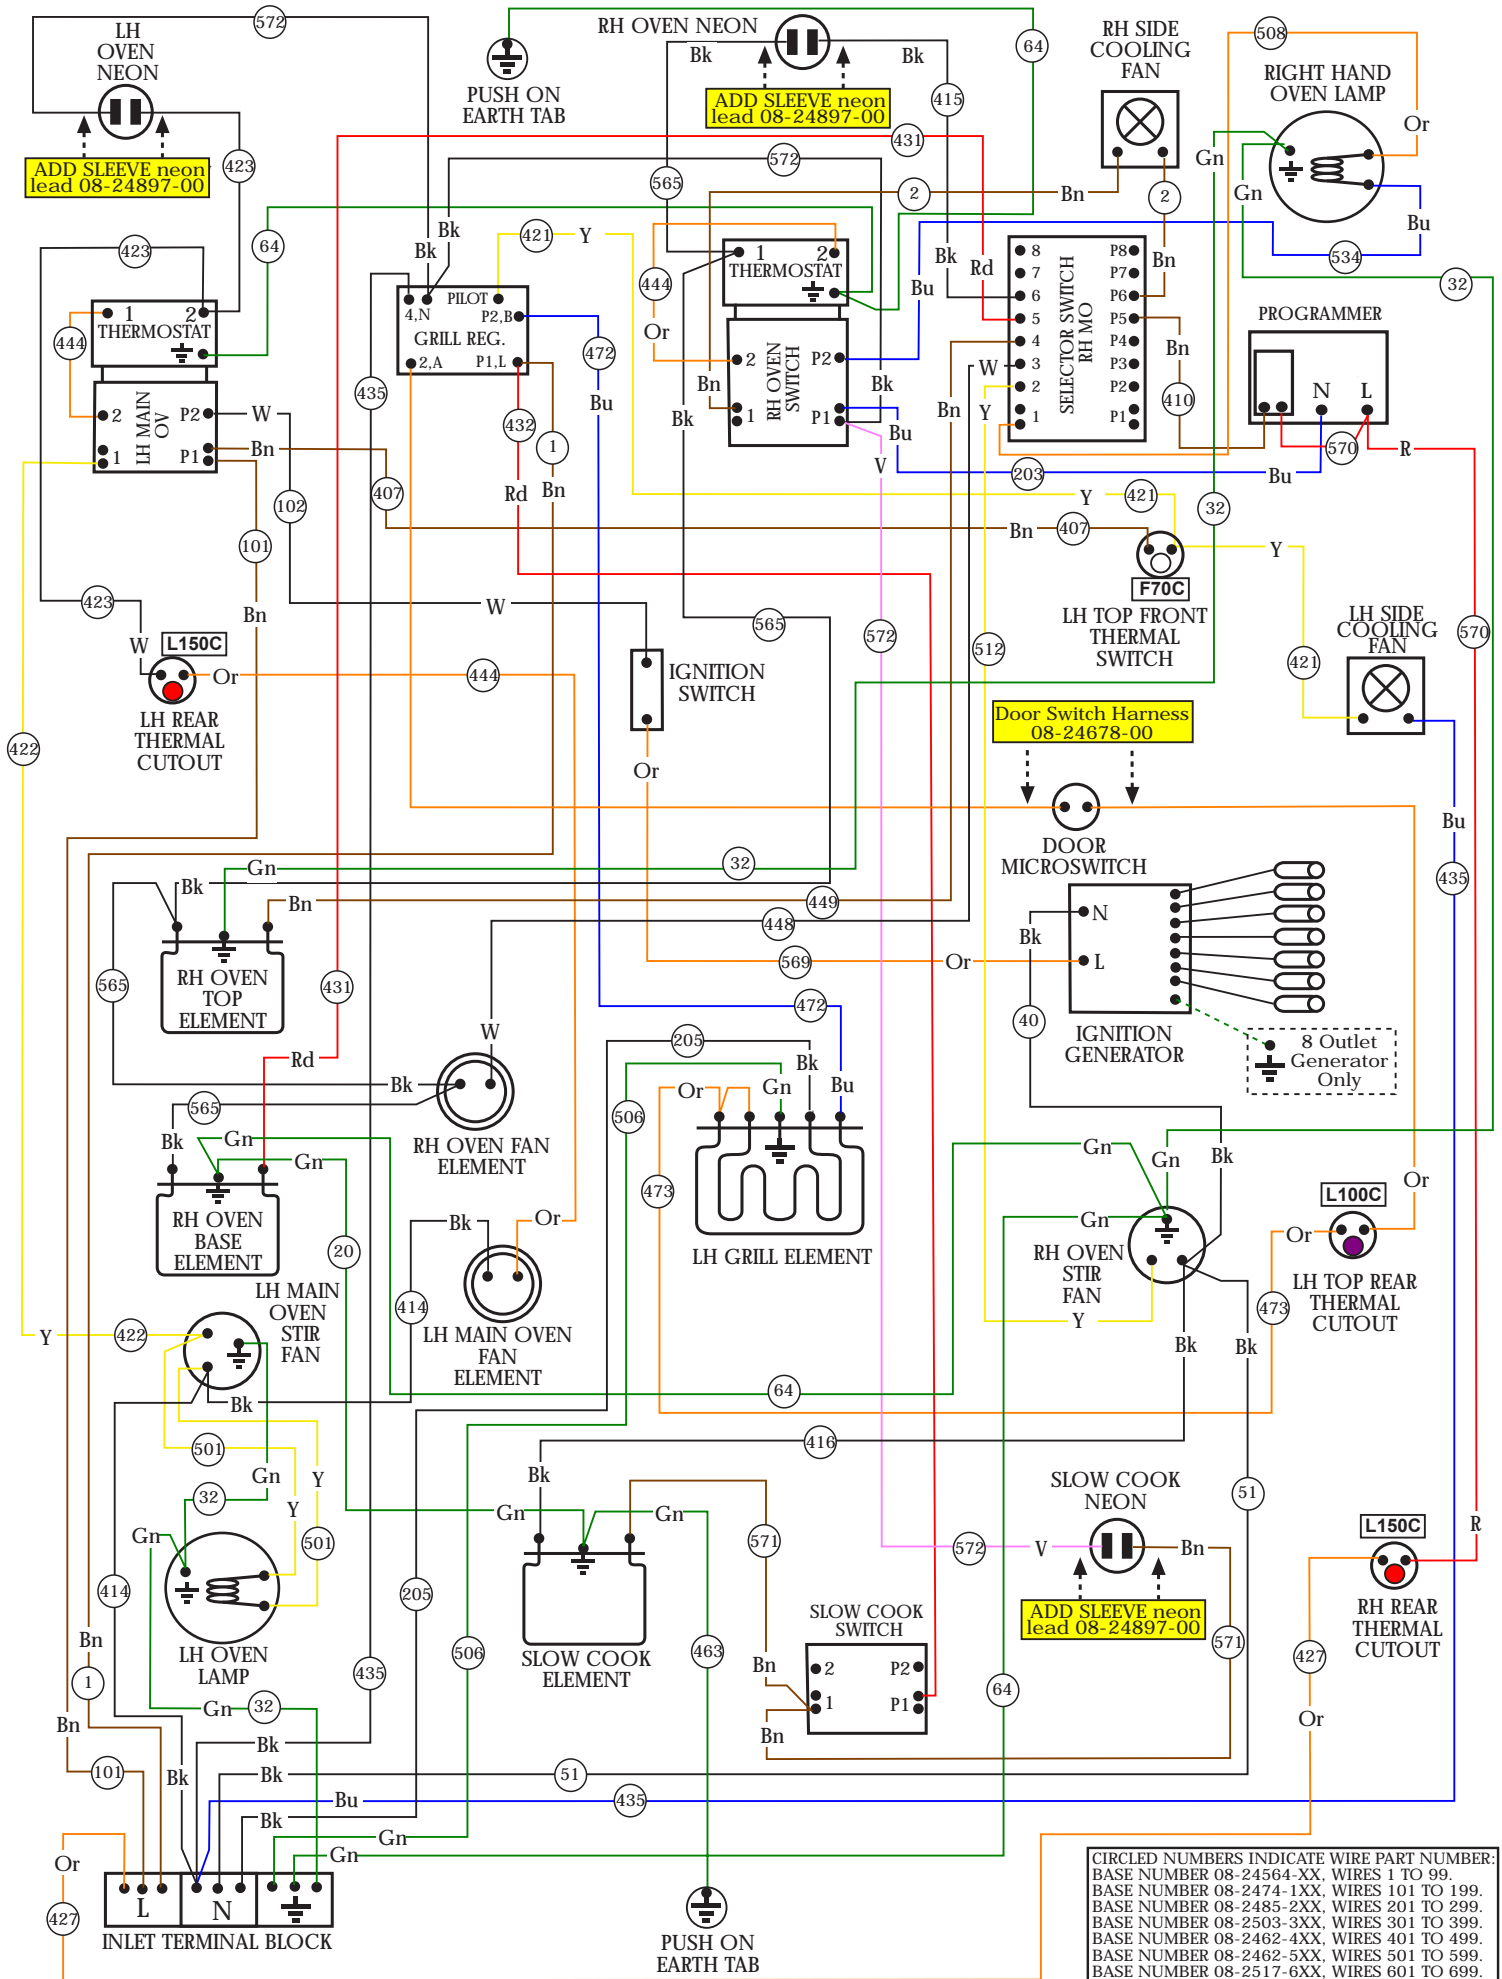

Wiring colour code: Bk-Black, Bn-Brown, Bu-Blue, Gn-Green, Or-Orange, R-Red, W-White, Y-Yellow, Gy-Grey, V-Violet

CIRCLED NUMBERS INDICATE WIRE PART NUMBER:
 BASE NUMBER 08-24564-XX, WIRES 1 TO 99.
 BASE NUMBER 08-2474-1XX, WIRES 101 TO 199.
 BASE NUMBER 08-2485-2XX, WIRES 201 TO 299.
 BASE NUMBER 08-2503-3XX, WIRES 301 TO 399.
 BASE NUMBER 08-2462-4XX, WIRES 401 TO 499.
 BASE NUMBER 08-2462-5XX, WIRES 501 TO 599.
 BASE NUMBER 08-2517-6XX, WIRES 601 TO 699.